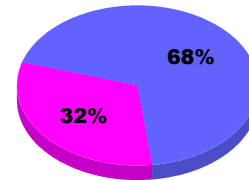

YTD Status Quo Clubs 2012-2013

Status Quo Clubs Compared to Status Quo Members

Legend: Status Quo Clubs (Cyan), Total Status Quo Members (Green)

MEMBERSHIP

Membership Results
2012-2013

Membership
2011-2012

Month	Net Memb Goal	Actual New Memb	Actual Dropped Memb	Gain/Loss of Memb	Gain/Loss of Memb
Jul/Aug/Sep	0	56	-17	39	-8
Totals	0	56	-17	39	-8

Membership Results 2012-2013

Goal, New, Dropped, Gain/Loss

Legend: Goal (Cyan), Actual (Green), Dropped (Yellow), Gain Loss (Magenta)

Comparison of Membership Gain/Loss

Current Year Compared to the Previous Year

Legend: Current Year (Cyan), Previous Year (Green)

Gender Comparison 2012-2013

Jul/Aug/Sep

Legend: Male (Blue), Female (Magenta)